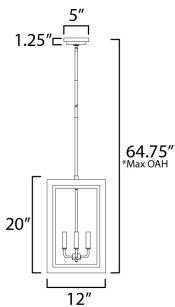

PRODUCT DESCRIPTION

Two tone frames of Black or White with internal Gold frames provides a neoclassical approach to the squared coach lantern. The sconces jut out from the wall on well-defined trusses that add a contemporary element. Delivering classic design that suits most exteriors, this collection adds interest in the interior contrasting frame of Gold that secures clear glass panes to diffuse the lamp within.

*max overall height

MEASUREMENTS

- DIMENSION : 12" L x 12" W x 20" H
- MAX OAH : 64.75" OAH
- CANOPY : 5" W x 1.25" H x 5" L
- HANGING WEIGHT : 7.7 lb

LAMPING

- INPUT VOLTAGE : 120V
- BULB : 4 x 40W Incandescent E12 Candelabra , 160W Total
- BULB INCLUDED : (Not Included)
- DIMMABLE : Y